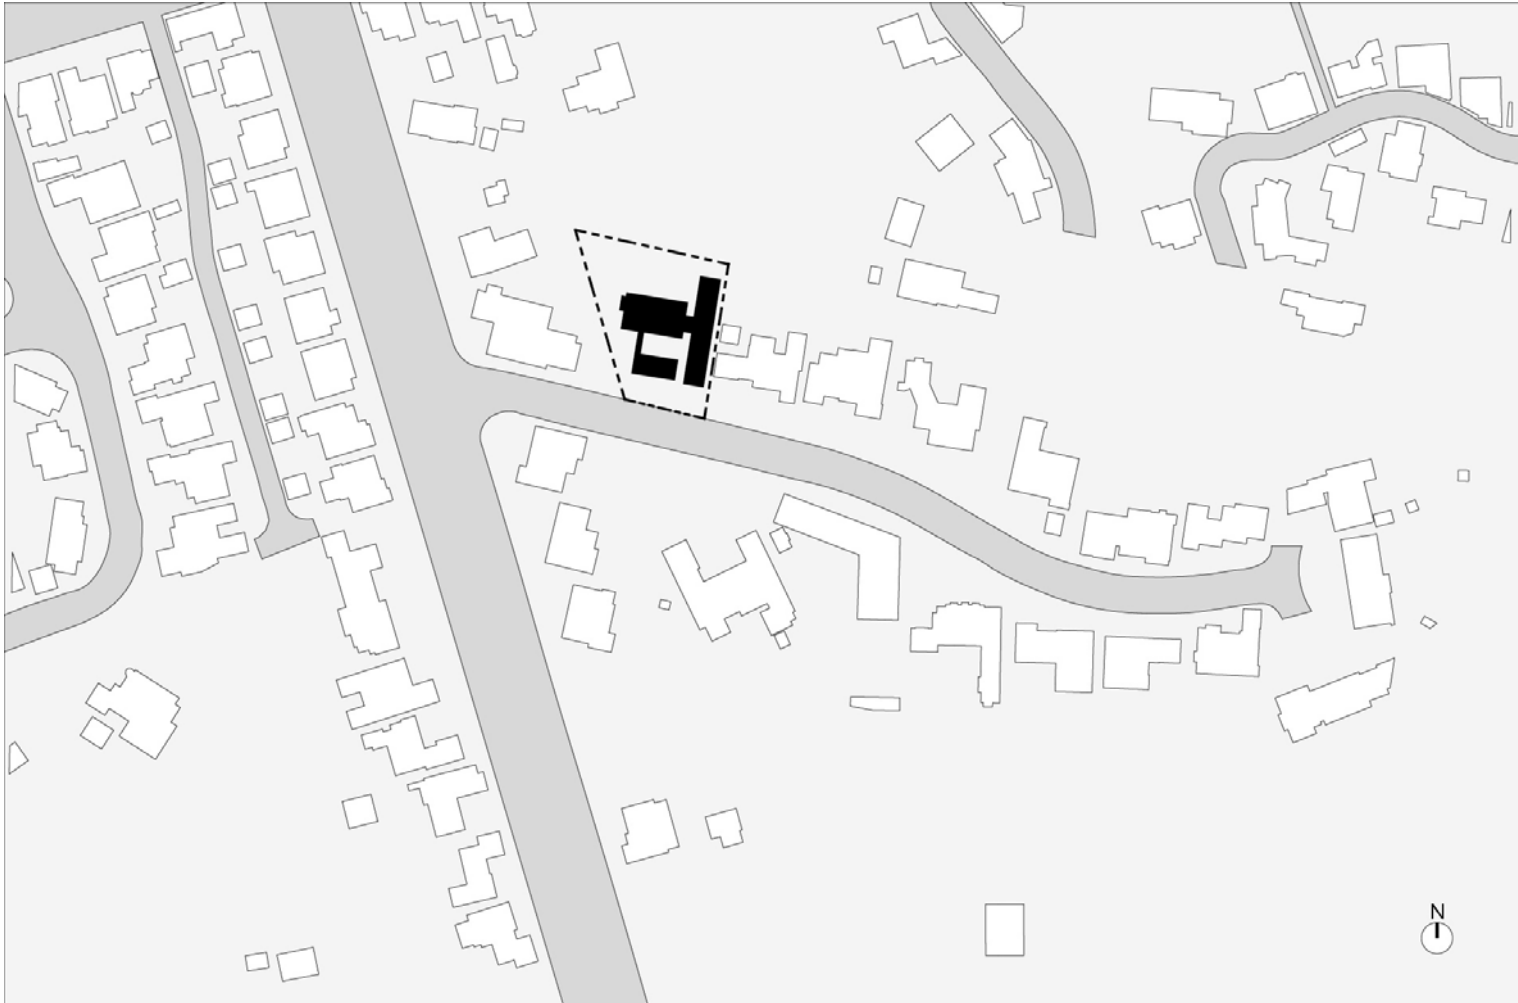

Lageplan

6255 W. Sunset Boulevard, Suite 920
Los Angeles
CA 90028, USA
Tel. +1-323-951 00 45
www.assembledge.com

Materialien und Verbindungen

- 1. Auto-court
- 2. Entry Courtyard
- 3. Rear Yards
- 4. Sleeping Pavilion
- 5. Guest Pavilion
- 6. Public Pavilion