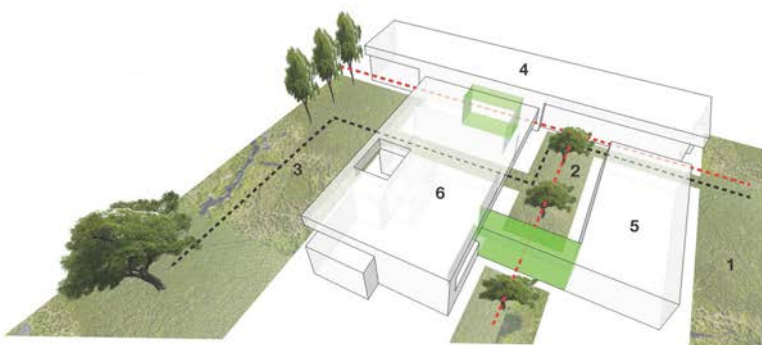

Lageplan

6255 W. Sunset Boulevard, Suite 920
Los Angeles
CA 90028, USA
Tel. +1-323-951 00 45
www.assembledge.com

Materialien und Verbindungen

- 1. Auto-court
- 2. Entry Courtyard
- 3. Rear Yards
- 4. Sleeping Pavilion
- 5. Guest Pavilion
- 6. Public Pavilion