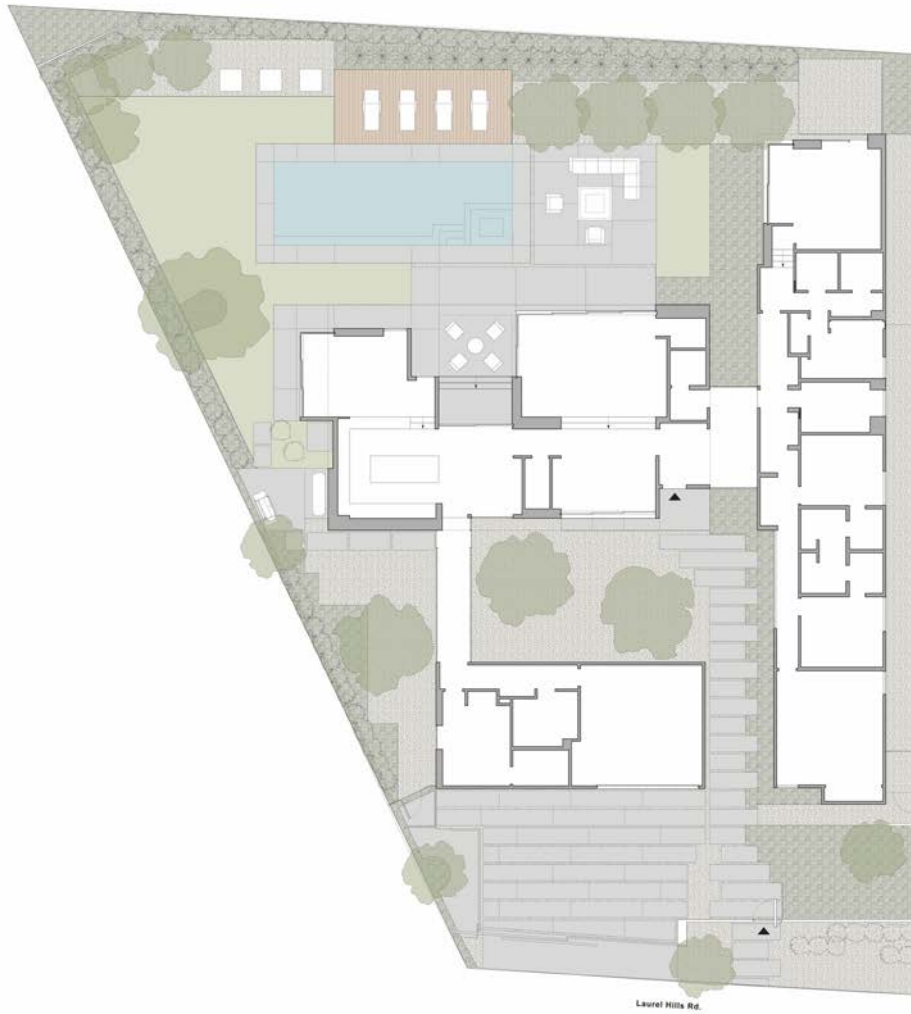

6255 W. Sunset Boulevard, Suite 920
Los Angeles
CA 90028, USA
Tel. +1-323-951 00 45
www.assembledge.com

Lageplan