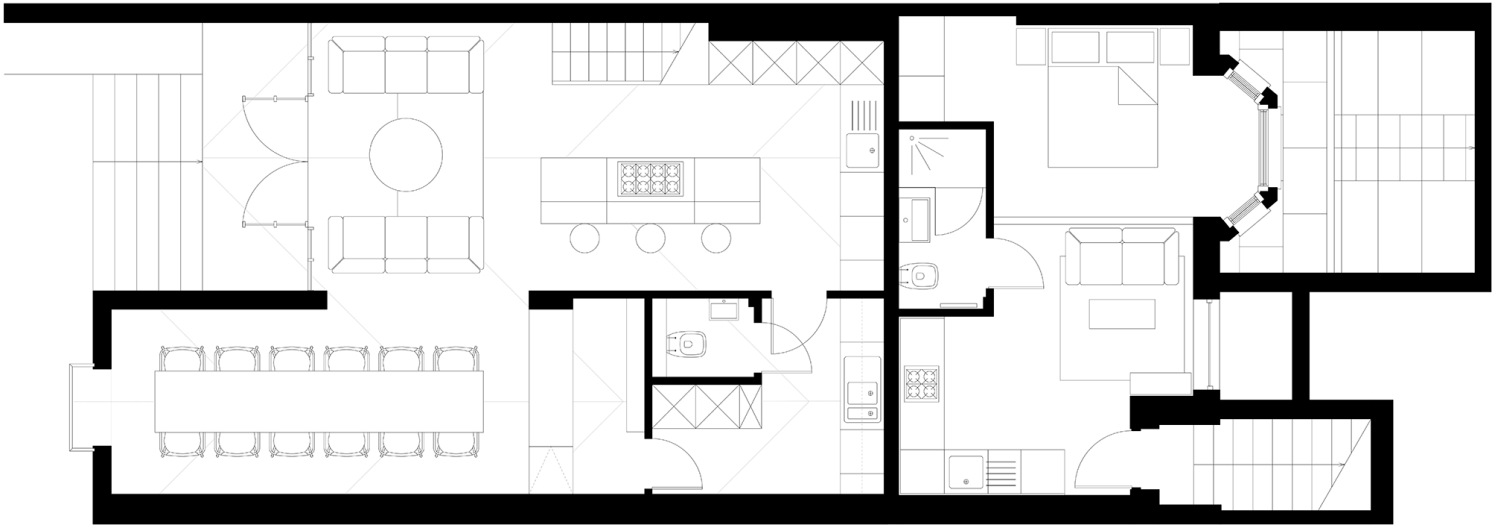

105c Southgate Road
London N1 3JS
Tel. +44-020 81-33 36 22
www.merretthoumoller.com

Erdgeschoss