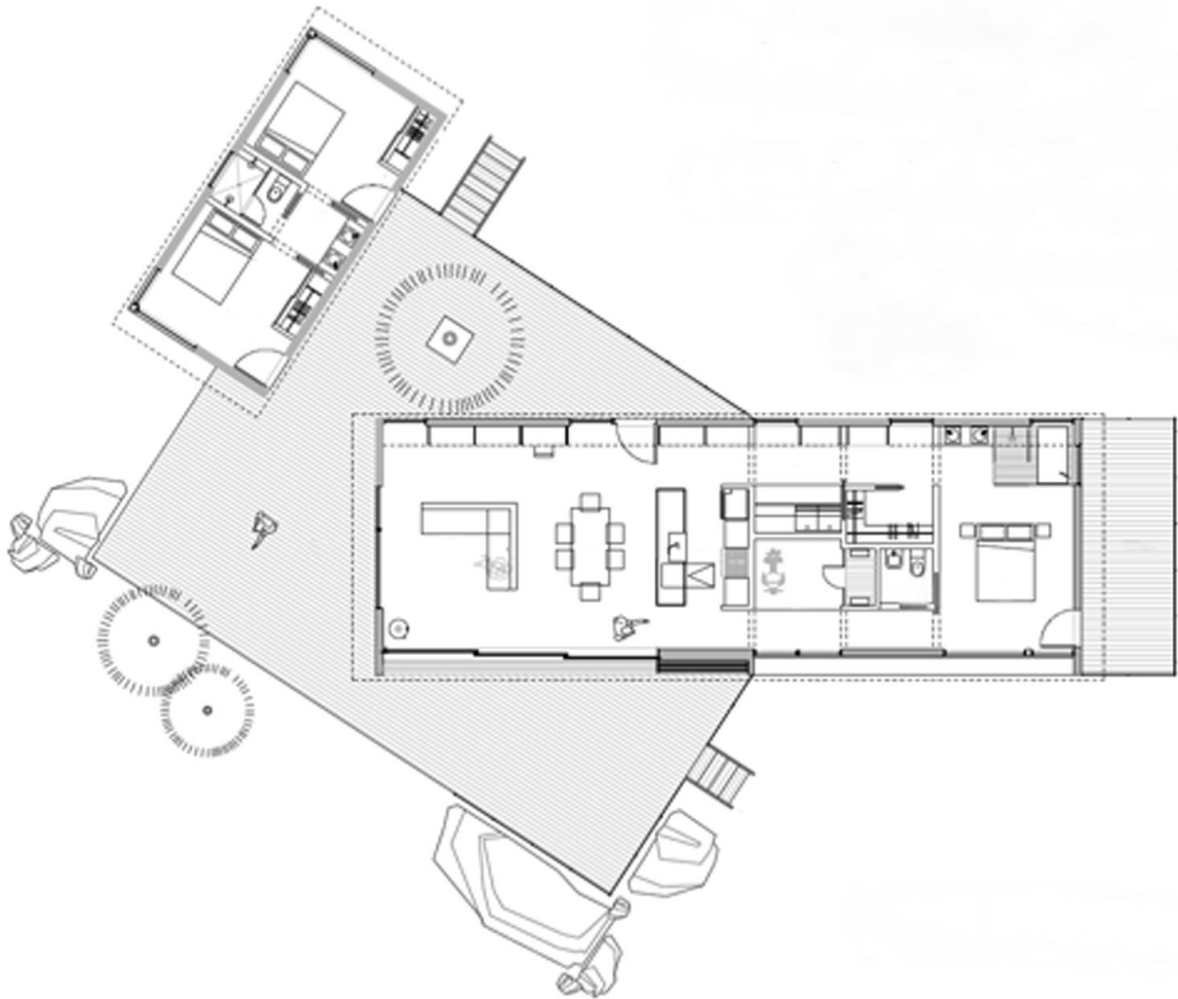

5595 Sunshine Canyon Drive
Boulder, Colorado 80302
Tel. +1-303-619-1375
www.rdg-architecture.com

Erdgeschoss

5595 Sunshine Canyon Drive
Boulder, Colorado 80302
Tel. +1-303-619-1375
www.rdg-architecture.com

Ansicht