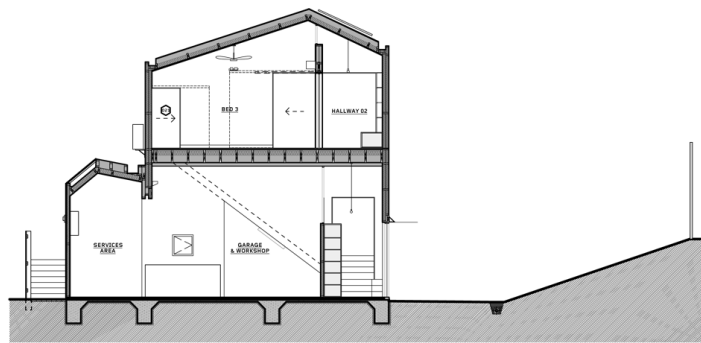

**Obergeschoss**

551 Brunswick St  
Fitzroy North, Victoria, 3068  
Tel. +61 497 020635  
www.maynardarchitects.com

**Schnitte**

551 Brunswick St  
Fitzroy North, Victoria, 3068  
Tel. +61 497 020635  
www.maynardarchitects.com