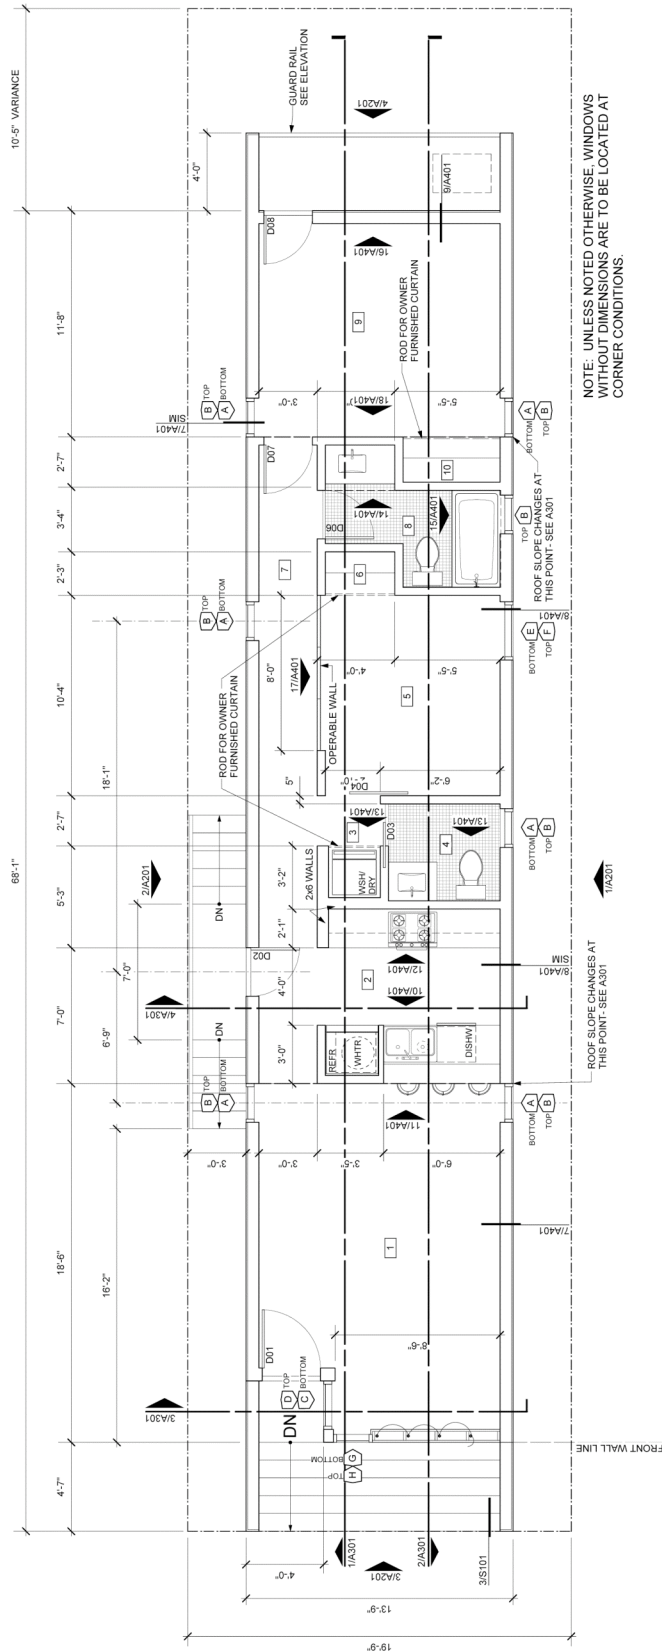

322 Lafayette Street  
 New Orleans  
 LA 70130, USA  
 Tel. +1-504-324 10 12,  
 www.buildingstudio.net

Erdgeschoss  
 (Detail)

NOTE: UNLESS NOTED OTHERWISE, WINDOWS WITHOUT DIMENSIONS ARE TO BE LOCATED AT CORNER CONDITIONS.

1 Floor Plan

1/4" = 1'-0"

322 Lafayette Street  
New Orleans  
LA 70130, USA  
Tel. +1-504-324 10 12,  
www.buildingstudio.net

Erdgeschoss

322 Lafayette Street  
New Orleans  
LA 70130, USA  
Tel. +1-504-324 10 12,  
www.buildingstudio.net