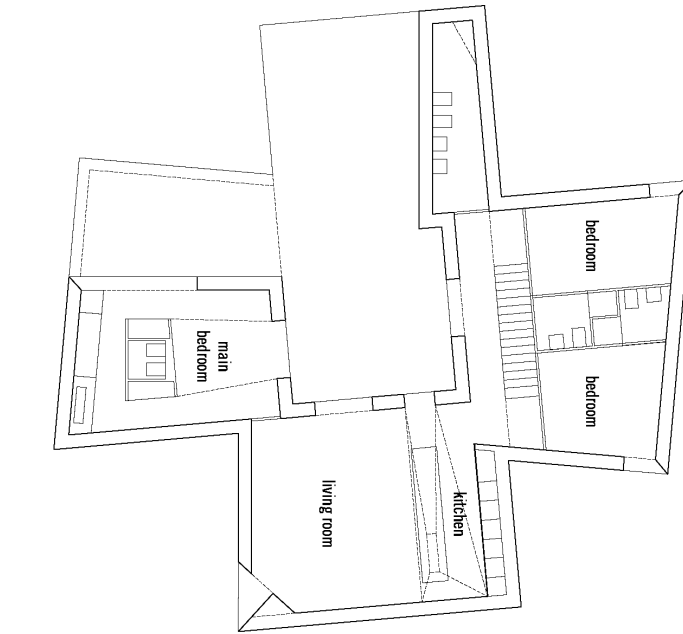

Manuel Aires Mateus
Lissabon/Portugal
Tel. +351-21-381 56 50
www.Airesmateus.com

sia arquitectura
Lissabon/Portugal
Tel. +351-914-74 95 90
www.sia-arquitectura.com

plans

10 11
15
17m

level 1

level 0

section

section

elevation

elevation

compartments

level 0

level -1

compartment description for information purposes only
feel free to change the format in which the information is displayed

Architekten:
Manuel Aires Mateus
sia arquitectura