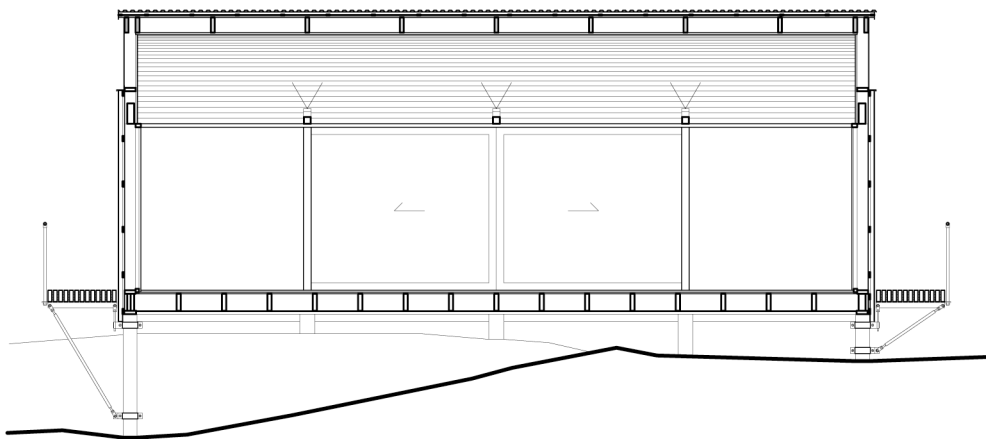

Schnitte

NORTH ELEVATION, SLAVIK 1.17

WEST ELEVATION, SLAVIK 1.17

Mats Fahlander  
Mariatorget 7  
S-11848 Stockholm  
Tel. +46-70-745 39 90  
www.matsfahlander.com

Schnitte

SECTION, SLAVIK 1.17

SECTION, SLAVIK 1.17