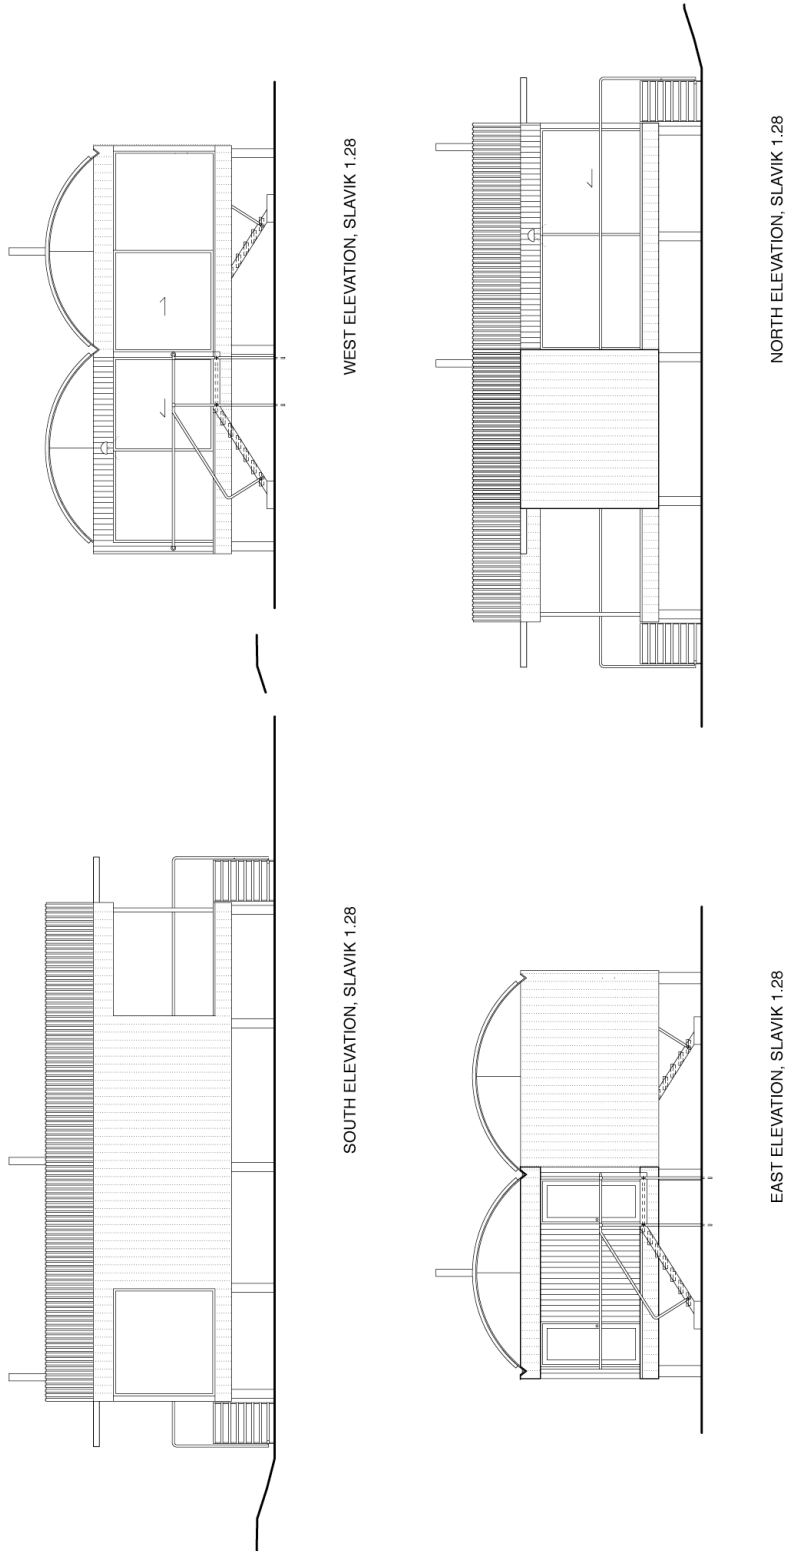

Ansichten

Mats Fahlander  
Mariatorget 7  
S-11848 Stockholm  
Tel. +46-70-745 39 90  
www.matsfahlander.com

Ansichten

SOUTH ELEVATION, SLAVIK 1.17

EAST ELEVATION, SLAVIK 1.17

Mats Fahlander  
Mariatorget 7  
S-11848 Stockholm  
Tel. +46-70-745 39 90  
www.matsfahlander.com

Schnitte

NORTH ELEVATION, SLAVIK 1.17

WEST ELEVATION, SLAVIK 1.17

Mats Fahlander  
Mariatorget 7  
S-11848 Stockholm  
Tel. +46-70-745 39 90  
www.matsfahlander.com

Schnitte

SECTION, SLAVIK 1.17

SECTION, SLAVIK 1.17