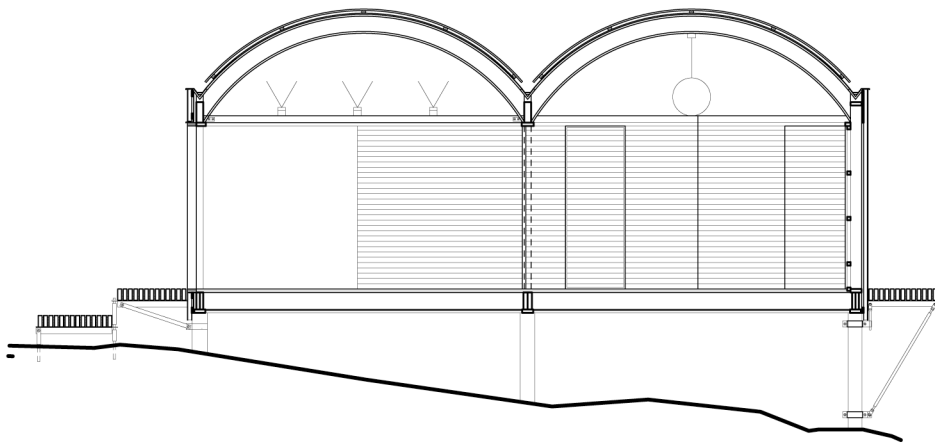

Schnitte

NORTH ELEVATION, SLAVIK 1.17

WEST ELEVATION, SLAVIK 1.17

Mats Fahlander  
Mariatorget 7  
S-11848 Stockholm  
Tel. +46-70-745 39 90  
www.matsfahlander.com

Schnitte

SECTION, SLAVIK 1.17

SECTION, SLAVIK 1.17