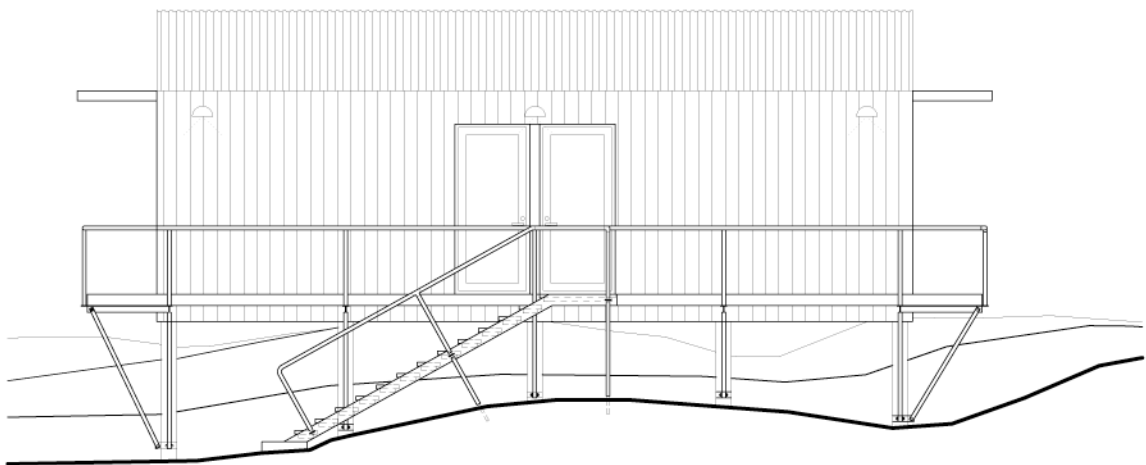

Ansichten

Mats Fahlander  
Mariatorget 7  
S-11848 Stockholm  
Tel. +46-70-745 39 90  
www.matsfahlander.com

Ansichten

SOUTH ELEVATION, SLAVIK 1.17

EAST ELEVATION, SLAVIK 1.17

Mats Fahlander  
Mariatorget 7  
S-11848 Stockholm  
Tel. +46-70-745 39 90  
www.matsfahlander.com

Schnitte

NORTH ELEVATION, SLAVIK 1.17

WEST ELEVATION, SLAVIK 1.17

Mats Fahlander  
Mariatorget 7  
S-11848 Stockholm  
Tel. +46-70-745 39 90  
www.matsfahlander.com

Schnitte

SECTION, SLAVIK 1.17

SECTION, SLAVIK 1.17