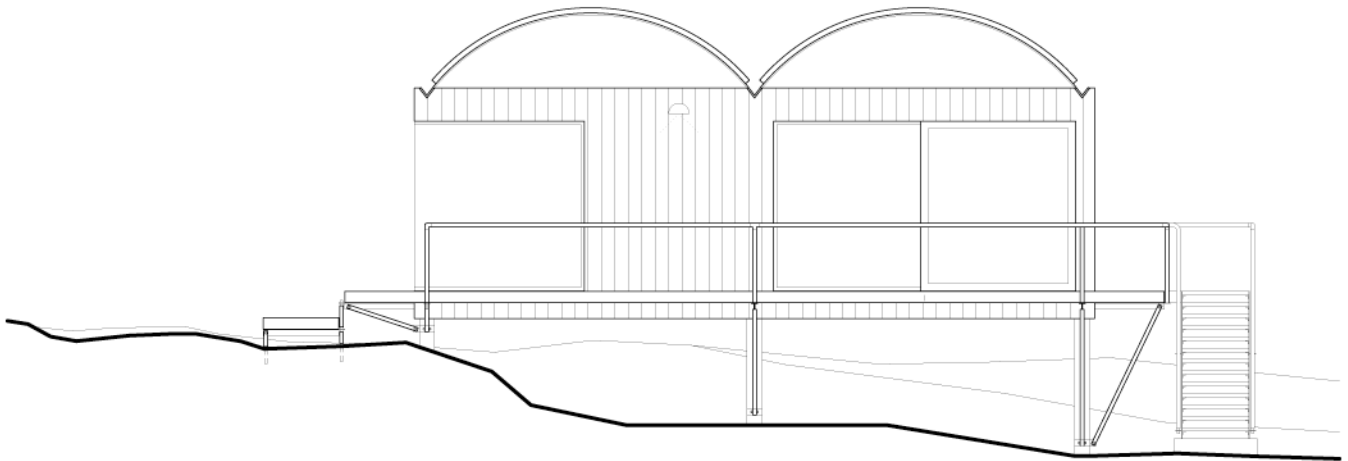

Ansichten

Mats Fahlander  
Mariatorget 7  
S-11848 Stockholm  
Tel. +46-70-745 39 90  
www.matsfahlander.com

Ansichten

SOUTH ELEVATION, SLAVIK 1.17

EAST ELEVATION, SLAVIK 1.17

Mats Fahlander  
Mariatorget 7  
S-11848 Stockholm  
Tel. +46-70-745 39 90  
www.matsfahlander.com