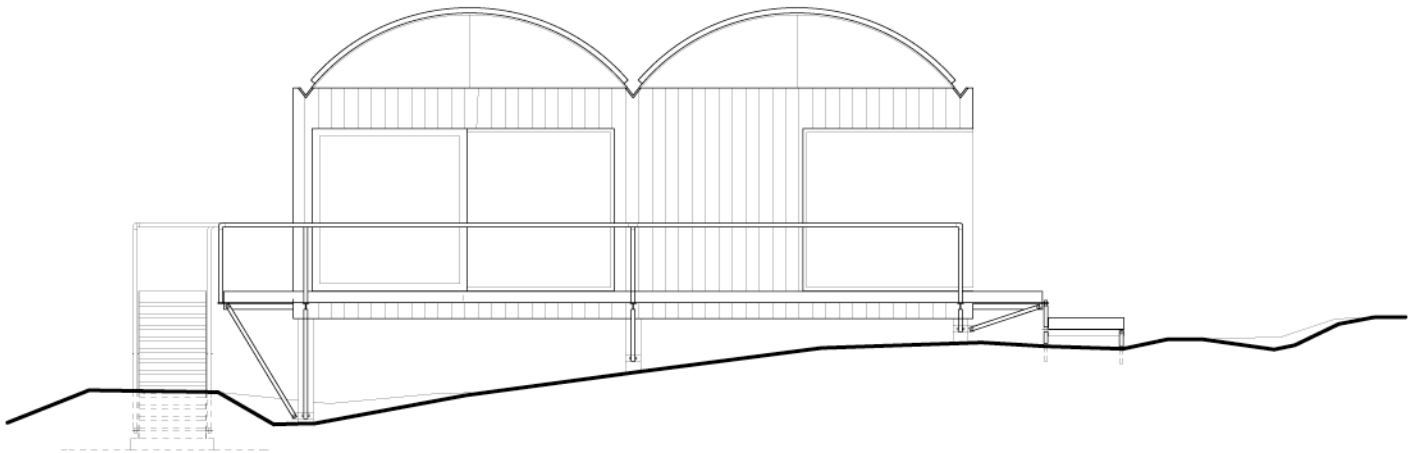

Ansichten

Mats Fahlander  
Mariatorget 7  
S-11848 Stockholm  
Tel. +46-70-745 39 90  
www.matsfahlander.com

Ansichten

SOUTH ELEVATION, SLAVIK 1.17

EAST ELEVATION, SLAVIK 1.17

Mats Fahlander  
Mariatorget 7  
S-11848 Stockholm  
Tel. +46-70-745 39 90  
www.matsfahlander.com

Schnitte

NORTH ELEVATION, SLAVIK 1.17

WEST ELEVATION, SLAVIK 1.17

Mats Fahlander  
Mariatorget 7  
S-11848 Stockholm  
Tel. +46-70-745 39 90  
www.matsfahlander.com

Schnitte

SECTION, SLAVIK 1.17

SECTION, SLAVIK 1.17