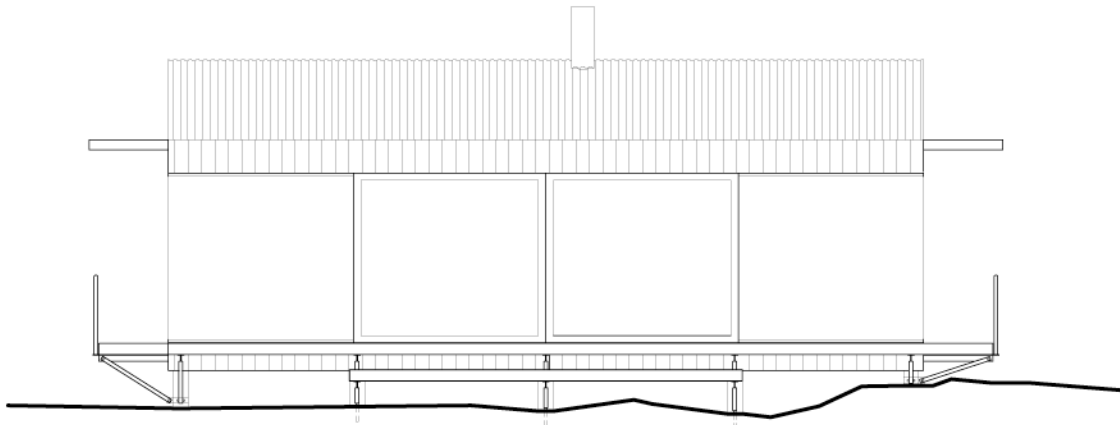

Ansichten

Mats Fahlander  
Mariatorget 7  
S-11848 Stockholm  
Tel. +46-70-745 39 90  
www.matsfahlander.com

Ansichten

SOUTH ELEVATION, SLAVIK 1.17

EAST ELEVATION, SLAVIK 1.17

Mats Fahlander  
Mariatorget 7  
S-11848 Stockholm  
Tel. +46-70-745 39 90  
www.matsfahlander.com

Schnitte

NORTH ELEVATION, SLAVIK 1.17

WEST ELEVATION, SLAVIK 1.17

Mats Fahlander  
Mariatorget 7  
S-11848 Stockholm  
Tel. +46-70-745 39 90  
www.matsfahlander.com

Schnitte

SECTION, SLAVIK 1.17

SECTION, SLAVIK 1.17