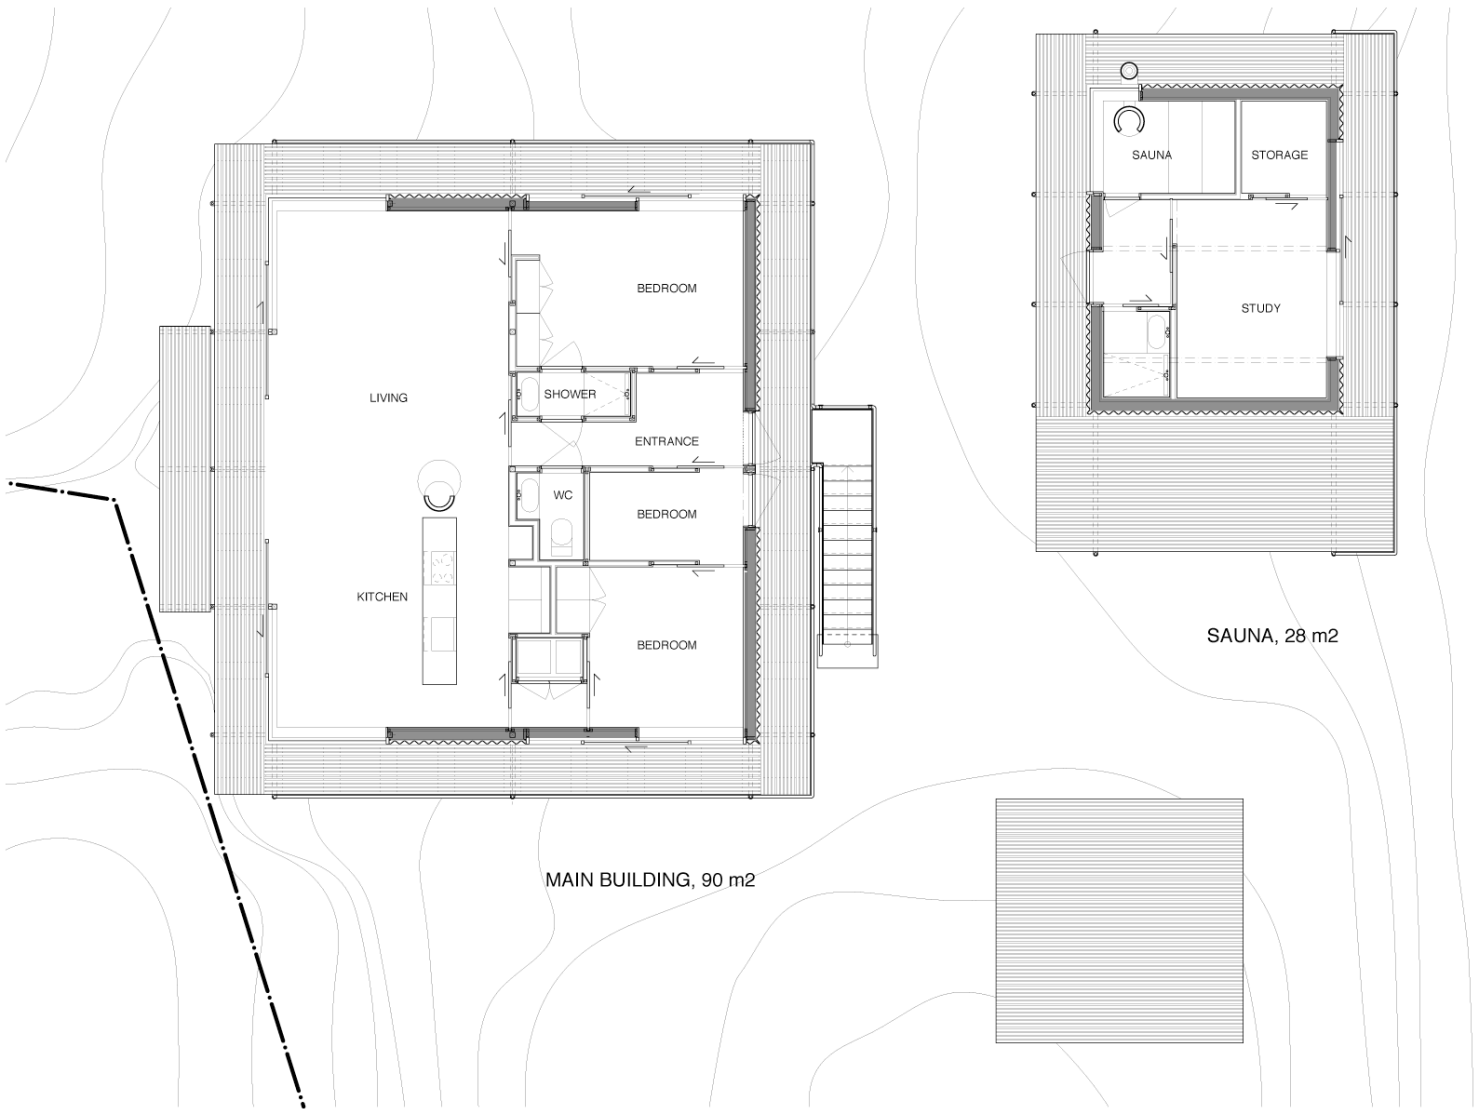

Mats Fahlander
Mariatorget 7
S-11848 Stockholm
Tel. +46-70-745 39 90
www.matsfahlander.com

Grundrisse