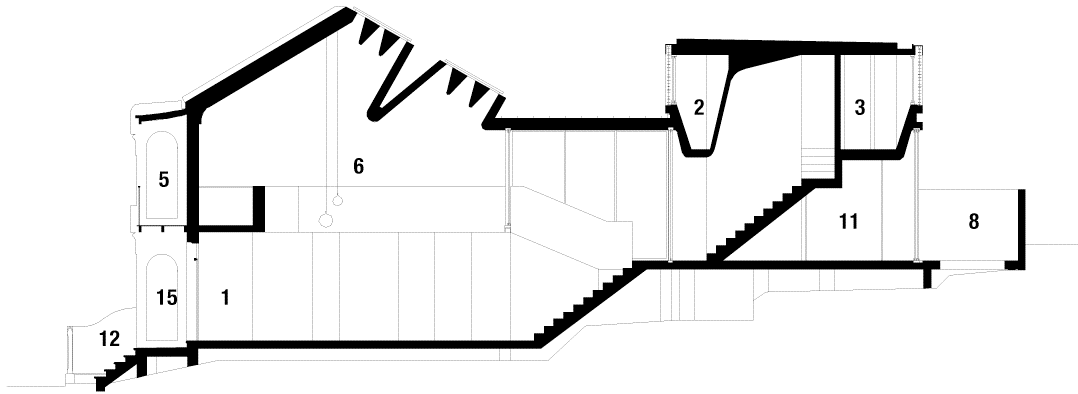

Studio 3, 151 Foveaux St
Surry Hills, nsw 2010, Australia
Tel. + 61-2-93574333
www.chenchowlittle.com

Grundrisse

GROUND FLOOR PLAN

FIRST FLOOR PLAN

SECOND FLOOR PLAN

Studio 3, 151 Foveaux St
Surry Hills, nsw 2010, Australia
Tel. + 61-2-93574333
www.chenchowlittle.com

Schnitte

SECTION A-A

SECTION B-B

SECTION C-C