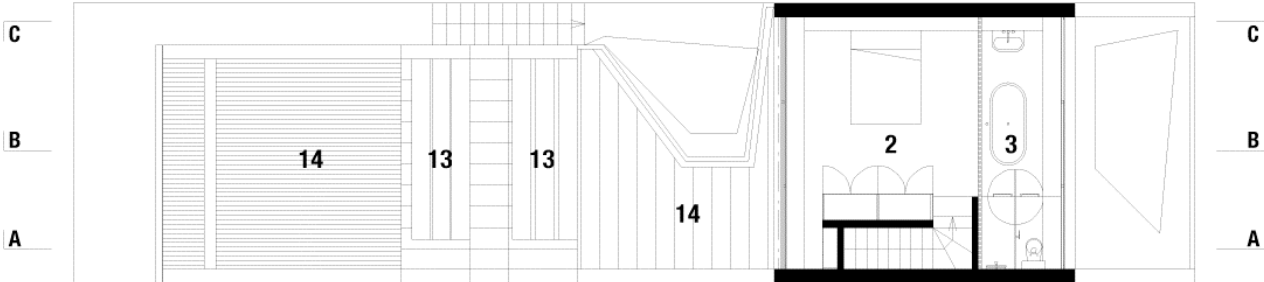

Studio 3, 151 Foveaux St
Surry Hills, nsw 2010, Australia
Tel. + 61-2-93574333
www.chenchowlittle.com

Grundrisse

GROUND FLOOR PLAN

FIRST FLOOR PLAN

SECOND FLOOR PLAN

Studio 3, 151 Foveaux St
Surry Hills, nsw 2010, Australia
Tel. + 61-2-93574333
www.chenchowlittle.com

Schnitte

SECTION A-A

SECTION B-B

SECTION C-C