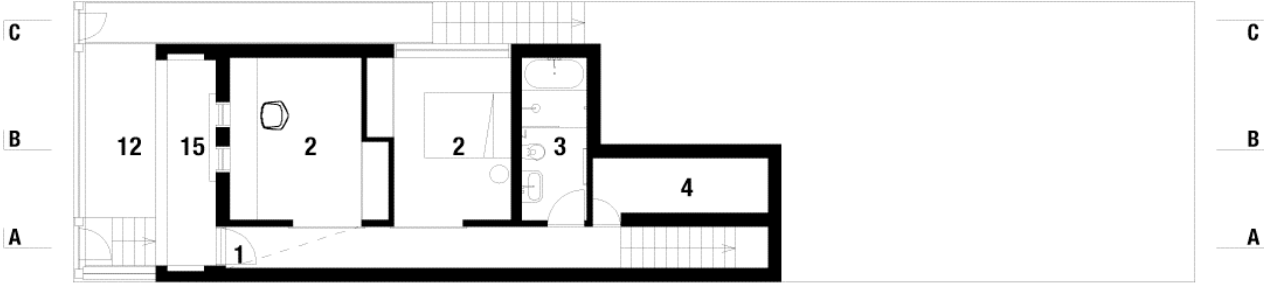

Studio 3, 151 Foveaux St
Surry Hills, nsw 2010, Australia
Tel. + 61-2-93574333
www.chenchowlittle.com

Grundrisse

GROUND FLOOR PLAN

FIRST FLOOR PLAN

SECOND FLOOR PLAN

Studio 3, 151 Foveaux St
Surry Hills, nsw 2010, Australia
Tel. + 61-2-93574333
www.chenchowlittle.com

Schnitte

SECTION A-A

SECTION B-B

SECTION C-C