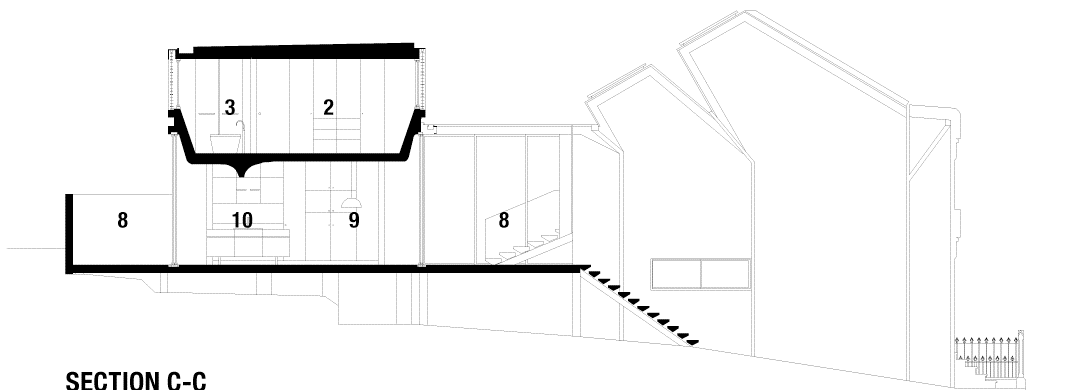

Studio 3, 151 Foveaux St
Surry Hills, nsw 2010, Australia
Tel. + 61-2-93574333
www.chenchowlittle.com

Grundrisse

GROUND FLOOR PLAN

FIRST FLOOR PLAN

SECOND FLOOR PLAN

Studio 3, 151 Foveaux St
Surry Hills, nsw 2010, Australia
Tel. + 61-2-93574333
www.chenchowlittle.com

Schnitte

SECTION A-A

SECTION B-B

SECTION C-C