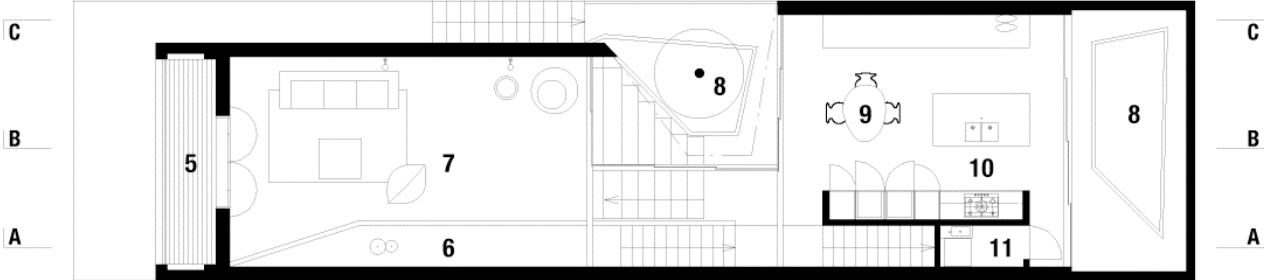

Studio 3, 151 Foveaux St
Surry Hills, nsw 2010, Australia
Tel. + 61-2-93574333
www.chenchowlittle.com

Grundrisse

GROUND FLOOR PLAN

FIRST FLOOR PLAN

SECOND FLOOR PLAN

Studio 3, 151 Foveaux St
Surry Hills, nsw 2010, Australia
Tel. + 61-2-93574333
www.chenchowlittle.com

Schnitte

SECTION A-A

SECTION B-B

SECTION C-C