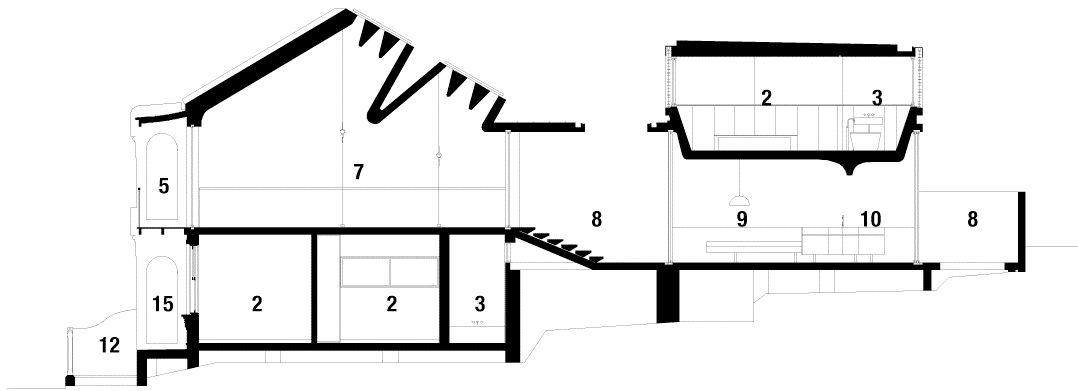

Studio 3, 151 Foveaux St
Surry Hills, nsw 2010, Australia
Tel. + 61-2-93574333
www.chenchowlittle.com

Grundrisse

GROUND FLOOR PLAN

FIRST FLOOR PLAN

SECOND FLOOR PLAN

Studio 3, 151 Foveaux St
Surry Hills, nsw 2010, Australia
Tel. + 61-2-93574333
www.chenchowlittle.com

Schnitte

SECTION A-A

SECTION B-B

SECTION C-C